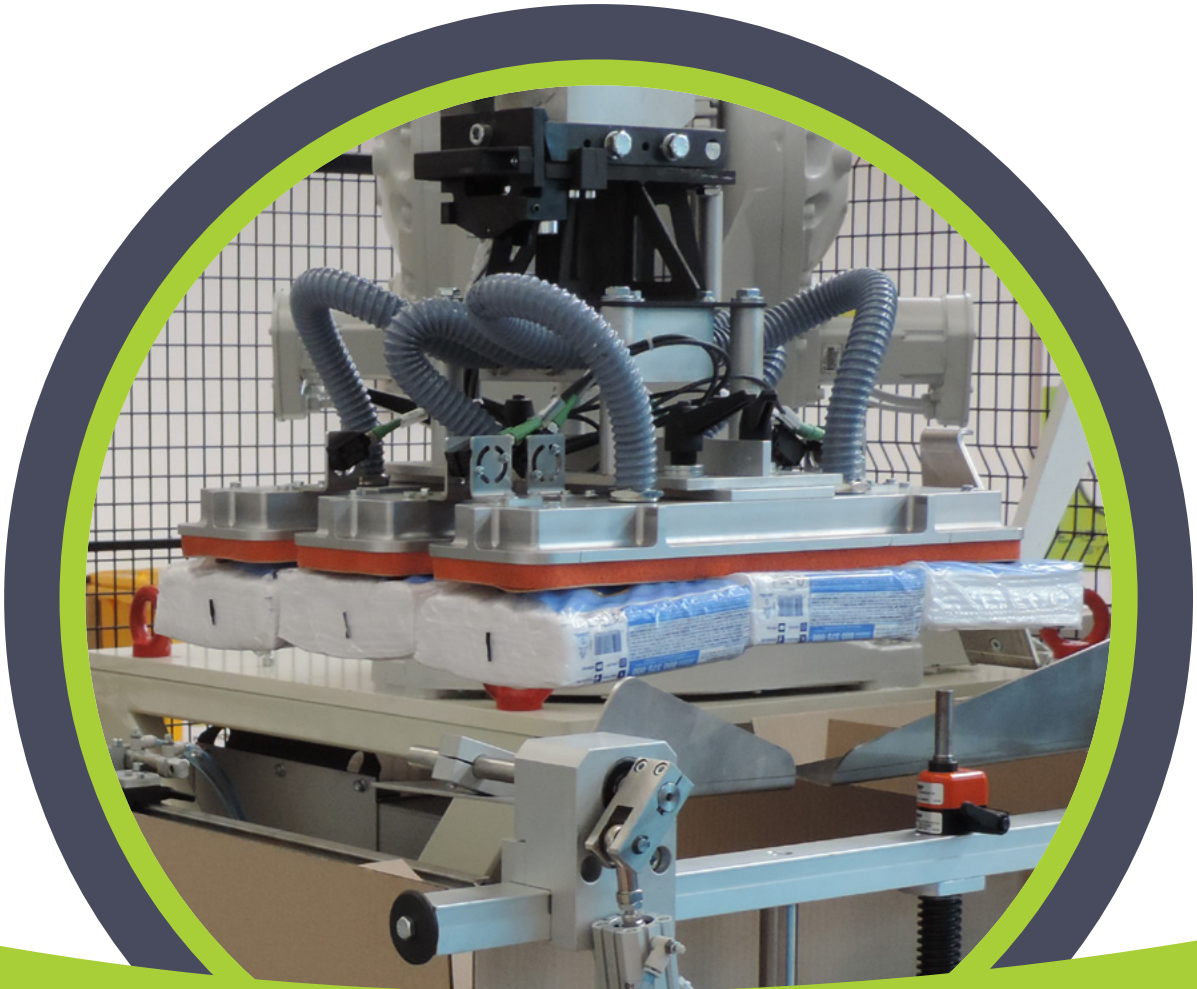

CPS 660

**INCARTONAMENTO TOVAGLIOLI, INTERFOGLIATI, ROTOLI CONSUMER,
ROTOLI INDUSTRIALI E PERSONAL CARE**
NAPKIN, INTERFOLDED, CONSUMER ROLLS,
AFH ROLLS AND PERSONAL CARE CASE PACKER

**CASE
TECHNOLOGY**
VERTICAL FEEDING

A = 200-600 mm
B = 200-600 mm
C = 200-600 mm

Prestazioni performances:
20 cpm

4.0 TECHNOLOGY

VERSATILE

SUSTAINABLE

USER FRIENDLY

COST SAVING

cpscompany.it