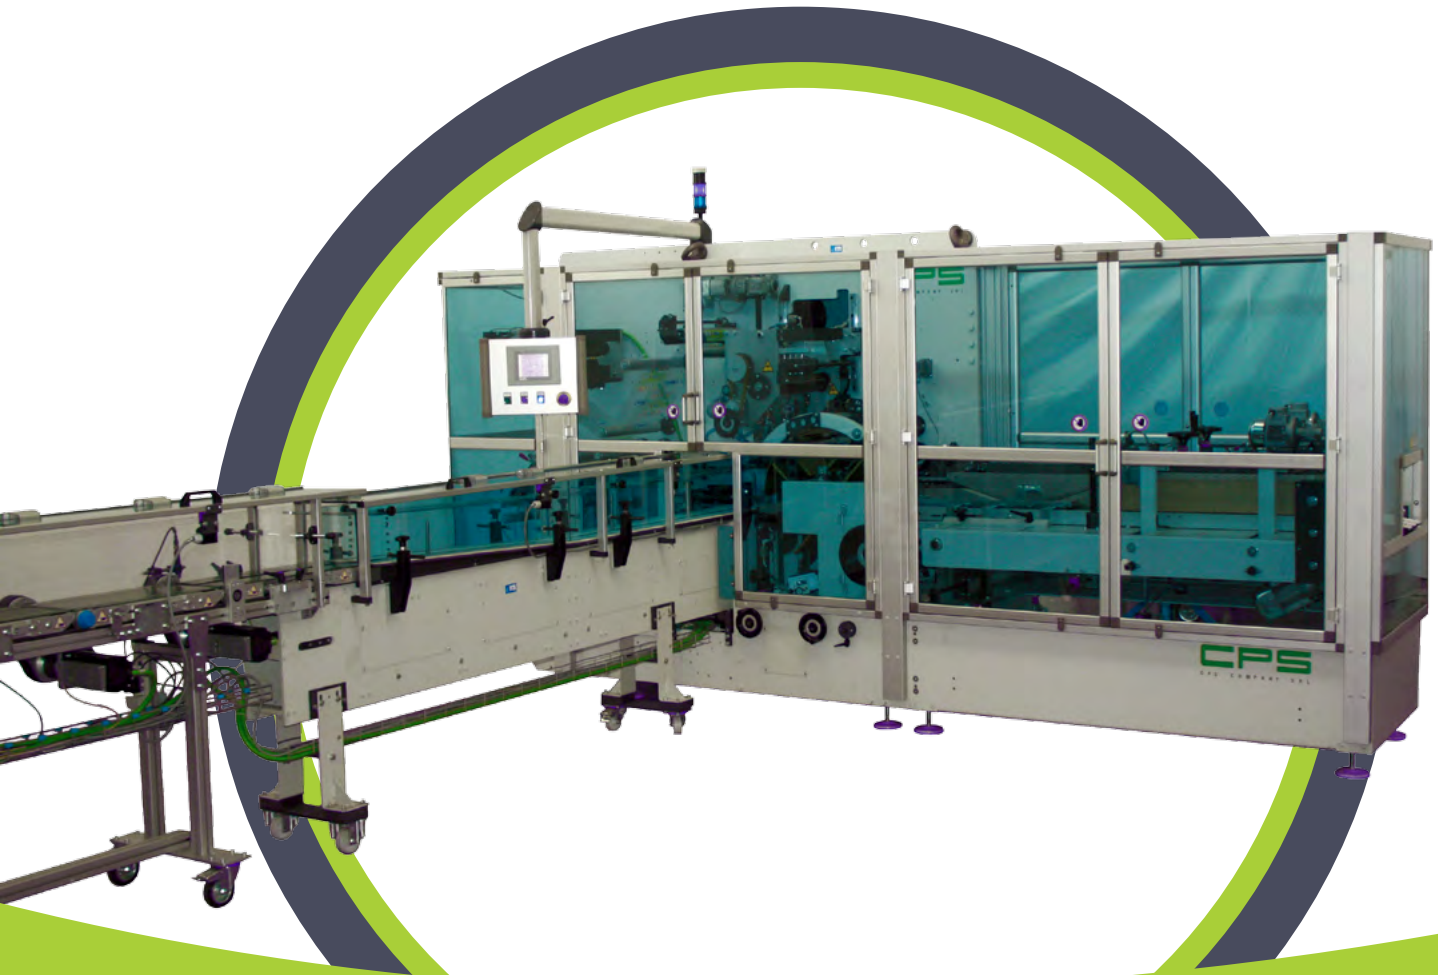

CPS 803 FT

CONFEZIONAMENTO PRIMARIO INTERFOGLIATI
INTERFOLDED PRIMARY WRAPPER

REVOLVING
TECHNOLOGY

EASY OPEN
SYSTEM

RESEAL
SYSTEM

Cassoli Packaging Solutions

CPS COMPANY S.R.L.

Via A.Modigliani, 13, 40033 Casalecchio di Reno, Bologna - ITALY
Tel. +39 (051) 2986 111 - Fax +39 (051) 2986 195 - cpscompany@cpscompany.it

CPS 803 FT

CONFEZIONAMENTO PRIMARIO INTERFOGLIATI
INTERFOLDED PRIMARY WRAPPER

A = 80-125 mm
B = 100-250 mm
C = 30-130 mm

Prestazioni
performances:
120 ppm

4.0 TECHNOLOGY

VERSATILE

SUSTAINABLE

USER FRIENDLY