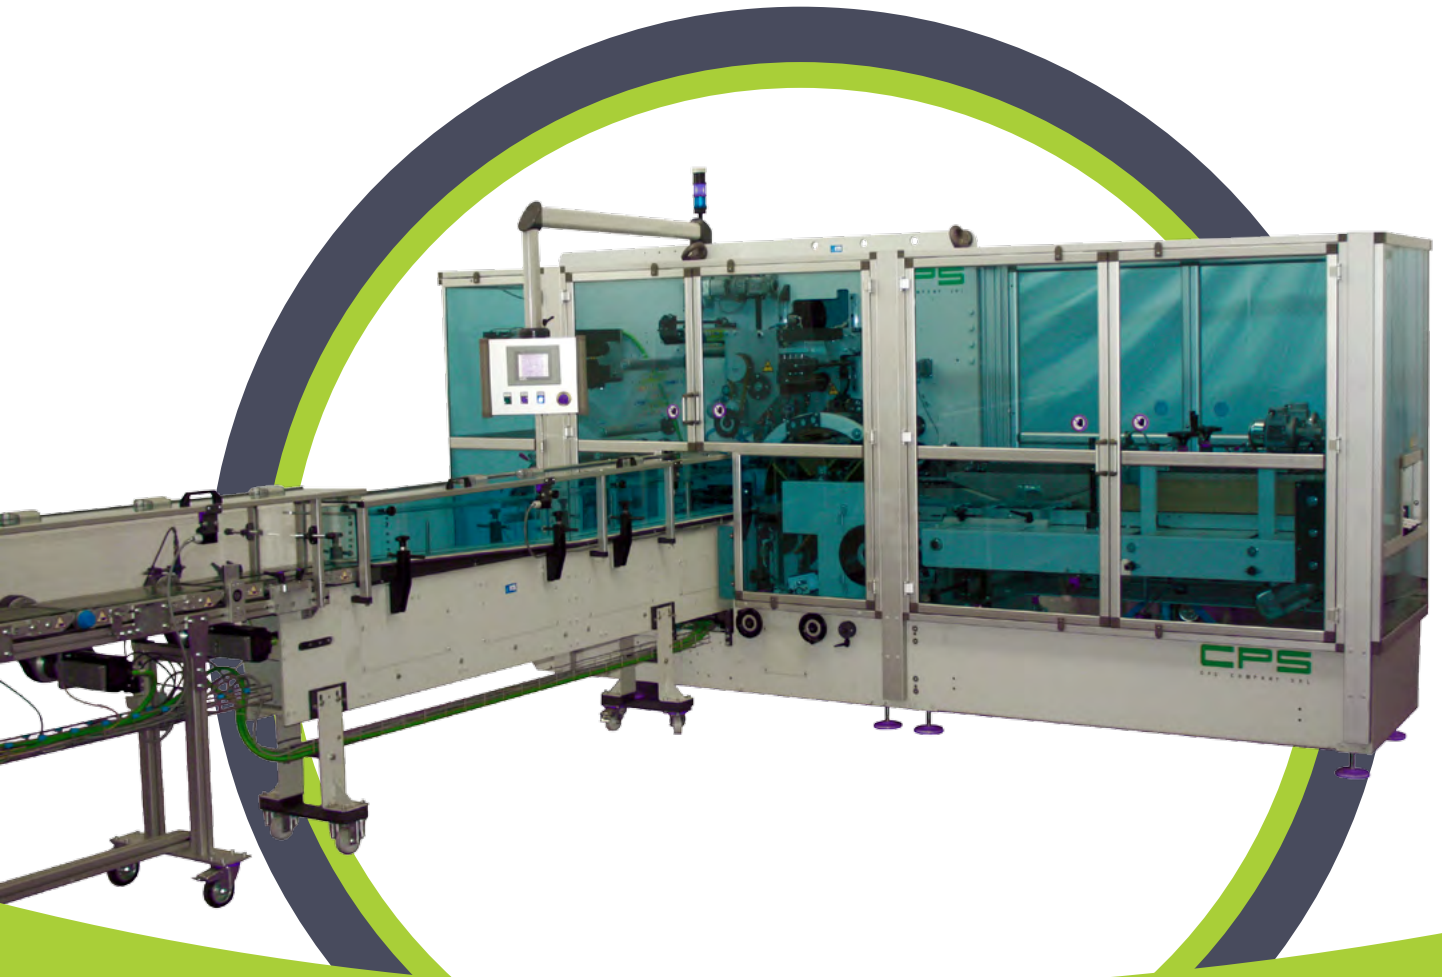

CPS 801FT

CONFEZIONAMENTO PRIMARIO INTERFOGLIATI
INTERFOLDED PRIMARY WRAPPER

REVOLVING
TECHNOLOGY

EASY OPEN
SYSTEM

RESEAL
SYSTEM

Cassoli Packaging Solutions

CPS COMPANY S.R.L.

Via A.Modigliani, 13, 40033 Casalecchio di Reno, Bologna - ITALY
Tel. +39 (051) 2986 111 - Fax +39 (051) 2986 195 - cpscompany@cpscompany.it

CPS 801_{FT}

CONFEZIONAMENTO PRIMARIO INTERFOGLIATI
INTERFOLDED PRIMARY WRAPPER

A = 80-125 mm
B = 100-250 mm
C = 30-130 mm

Prestazioni
performances:
75 ppm

4.0 TECHNOLOGY

VERSATILE

SUSTAINABLE

USER FRIENDLY